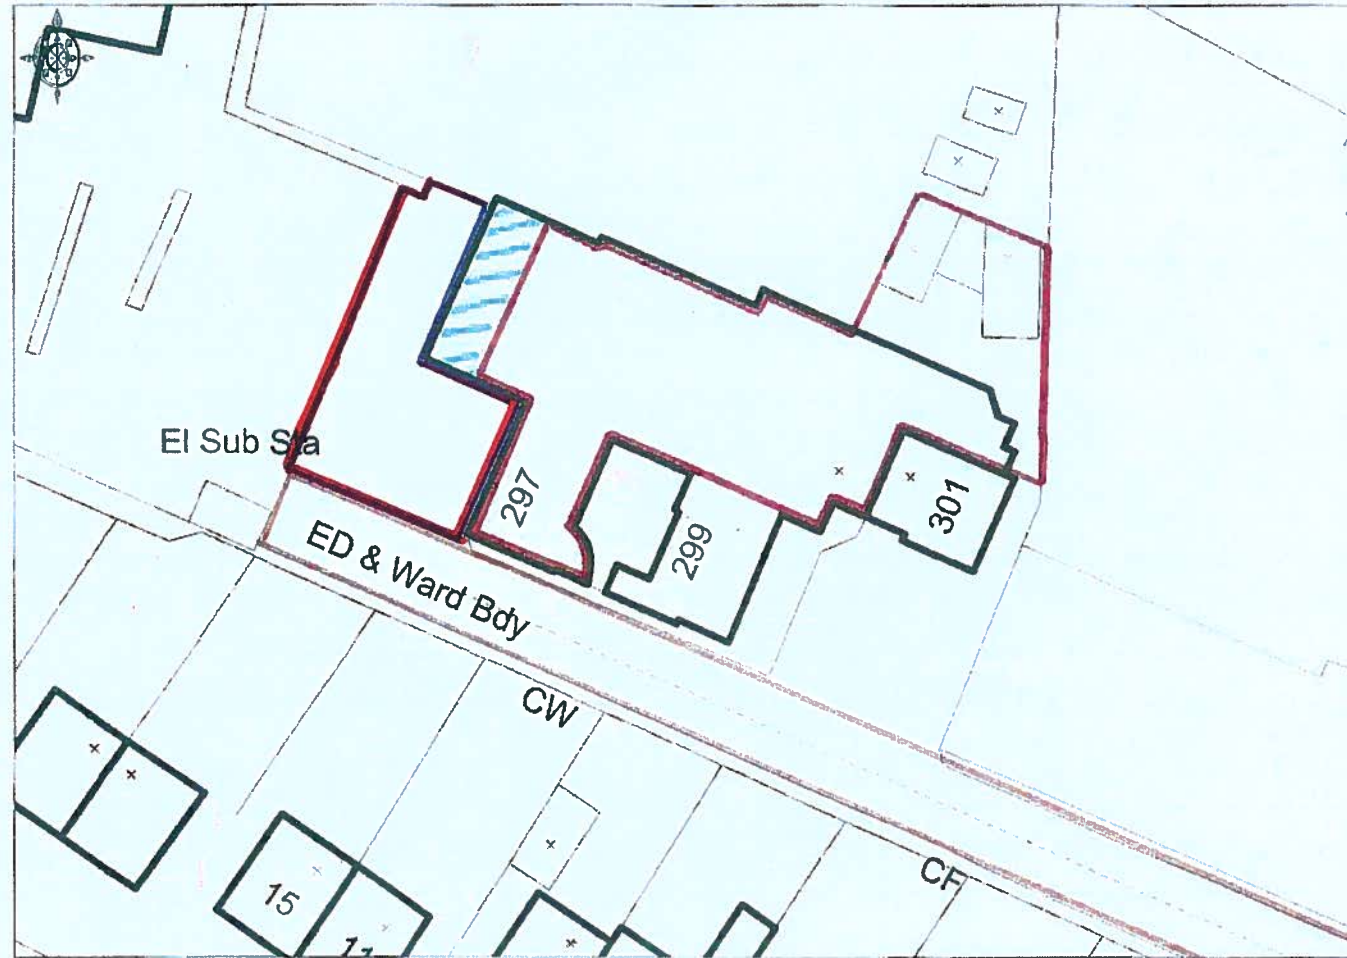

Cambridge - 297/299 Histon Rd

Ordnance Survey

© Crown Copyright 2007. All rights reserved. Licence number 100020449. Plotted Scale - 1:500